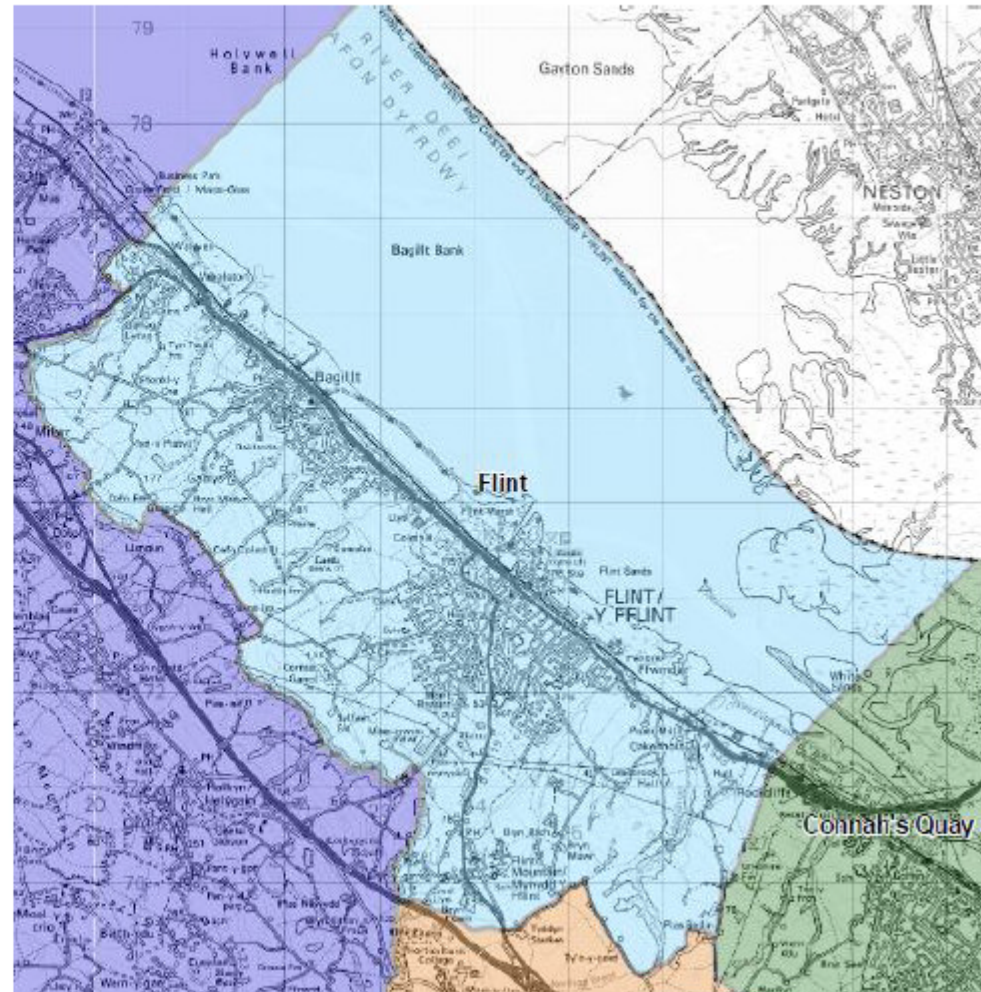

Flint Wards

- Bagillt East
- Bagillt West
- Flint Castle
- Flint Coleshill
- Flint Oakenholt
- Flint Trelawny