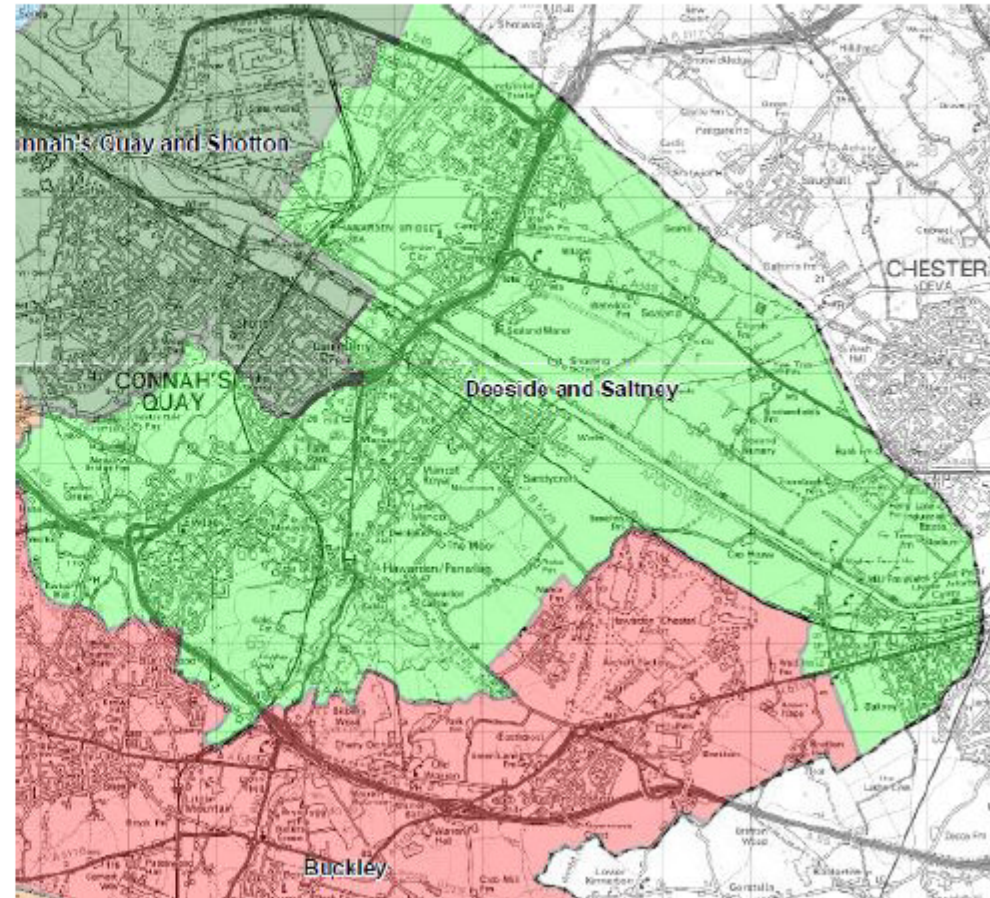

# WHQS – New District Area Map

- **Buckley**
- **Connahs Quay & Shotton**
- **Deeside & Saltney**
- **Flint**
- **Holywell**
- **Mold**

## *Buckley Wards*

- Broughton North & East
- Broughton South
- Buckley Bistre East
- Buckley Bistre West
- Buckley Mountain
- Buckley Pentrobin
- Higher Kinnerton
- Penyffordd

# *Connahs Quay & Shotton Wards*

- Connahs Quay Central
- Connahs Quay Golftyn
- Connahs Quay South
- Connahs Quay Wepre
- Shotton East
- Shotton Higher
- Shotton West

# *Deeside & Saltney Wards*

- **Aston**
- **Hawarden**
- **Mancot**
- **Queensferry**
- **Saltney Mold Junction**
- **Saltney Stonebridge**
- **Sealand**