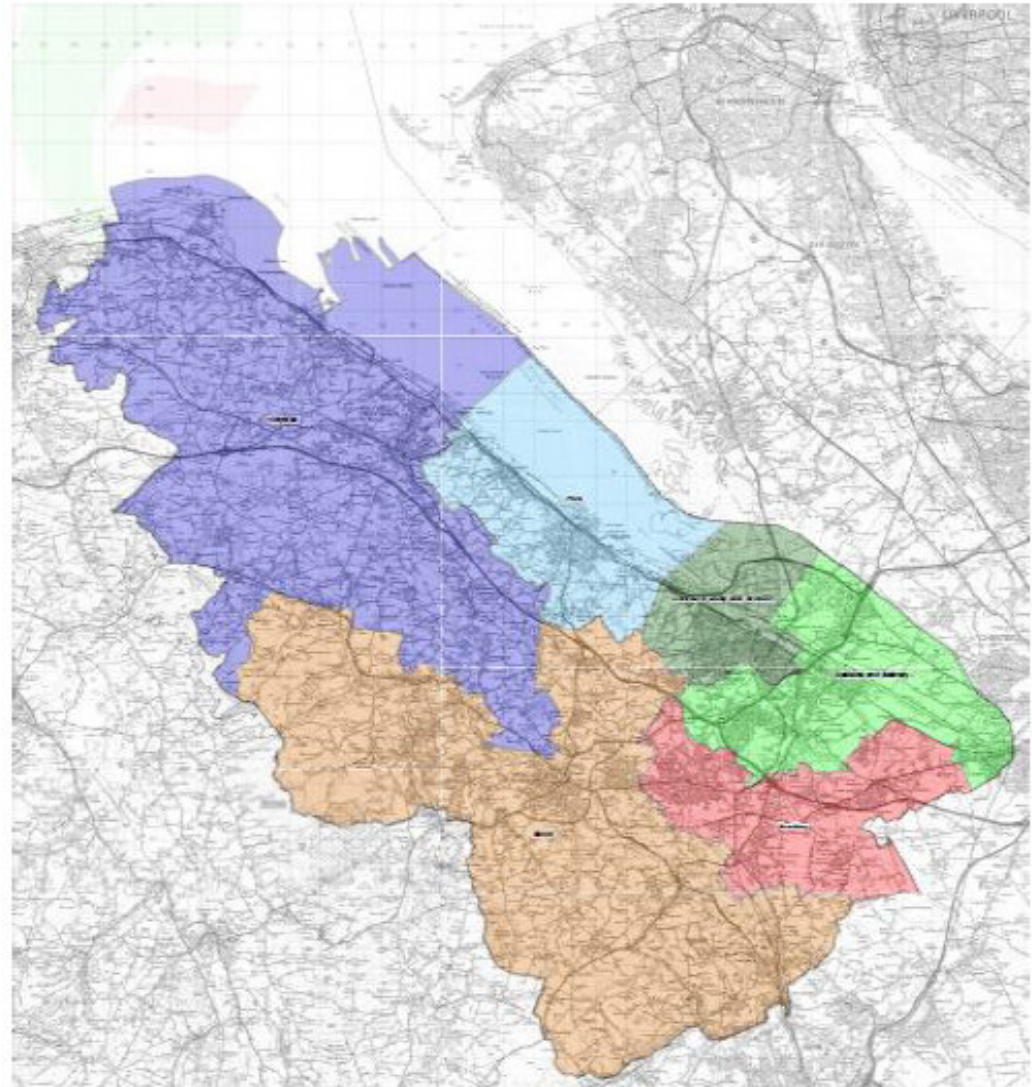

# WHQS – New District Area Map

- **Buckley**
- **Connahs Quay & Shotton**
- **Deeside & Saltney**
- **Flint**
- **Holywell**
- **Mold**

## *Buckley Wards*

- Broughton North & East
- Broughton South
- Buckley Bistre East
- Buckley Bistre West
- Buckley Mountain
- Buckley Pentrobin
- Higher Kinnerton
- Penyffordd

# *Connahs Quay & Shotton Wards*

- Connahs Quay Central
- Connahs Quay Golftyn
- Connahs Quay South
- Connahs Quay Wepre
- Shotton East
- Shotton Higher
- Shotton West

# *Deeside & Saltney Wards*

- **Aston**
- **Hawarden**
- **Mancot**
- **Queensferry**
- **Saltney Mold Junction**
- **Saltney Stonebridge**
- **Sealand**